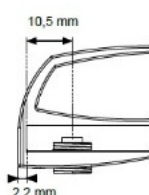

PRODUCT SHEET

Description:

Glass Door Handle "Badge", F/Double Doors, L+R, Gold Plated F/Glass Thickness 4-5mm, 1 ABS Screw W/PVC Tip & 1 ABS, Screw W/Hard $\varnothing 5 \times 3,5$ mm ABS Extension.

Item number:

17.40.073-0

Units	Box	Carton	HS Code	Barcode
Pair	12	240	8302420090	 5704866072144

Changed from 6,00 mm. to 6,20 mm. 23-04-2012

Screw needed - not on drawing!!
One side shown

SISO A/S

Mileparken 11
DK-2740 Skovlunde
Denmark
VAT: DK 24786013