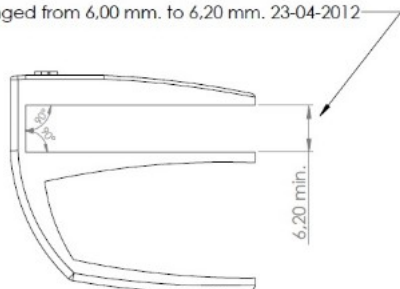

PRODUCT SHEET

Description:

Glass Door Handle "Badge", F/Double Doors, L+R, Gold Plated F/Glass Thickness 4-5mm, 1 ABS Screw W/PVC Tip & 1 ABS, Screw W/Hard $\varnothing 5 \times 3,5$ mm ABS Extension.

Item number:

17.40.073-0

Units	Box	Carton	HS Code	Barcode
Pair	12	240	8302420090	 5704866072144

Changed from 6,00 mm. to 6,20 mm. 23-04-2012

Screw needed - not on drawing!!
One side shown

SISO A/S

Mileparken 11
DK-2740 Skovlunde
Denmark
VAT: DK 24786013