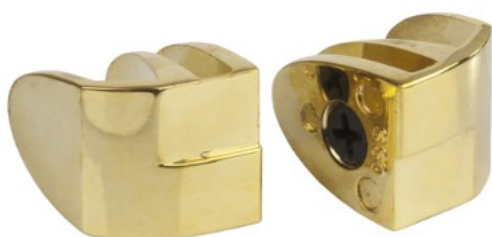

PRODUCT SHEET

Description:

Glass Door Handle "Badge", F/Double Doors, L+R, Gold Plated F/Glass Thickness 4-5mm, 1 ABS Screw W/PVC Tip & 1 ABS, Screw W/Hard $\varnothing 5 \times 3,5$ mm ABS Extension.

Item number:

17.40.073-0

Units	Box	Carton	HS Code	Barcode
Pair	12	240	8302420090	 5704866072144

Changed from 6,00 mm. to 6,20 mm. 23-04-2012

Screw needed - not on drawing!!
One side shown

SISO A/S

Mileparken 11
DK-2740 Skovlunde
Denmark
VAT: DK 24786013