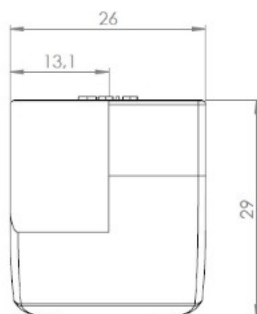

PRODUCT SHEET

Description:

Glass Door Handle "Badge", F/Double Doors, L+R, Gold Plated F/Glass Thickness 4-5mm, 1 ABS Screw W/PVC Tip & 1 ABS, Screw W/Hard $\varnothing 5 \times 3,5$ mm ABS Extension.

Item number:

17.40.073-0

Units	Box	Carton	HS Code	Barcode
Pair	12	240	8302420090	 5704866072144

Changed from 6,00 mm. to 6,20 mm. 23-04-2012

Screw needed - not on drawing!!
One side shown

SISO A/S

Mileparken 11
DK-2740 Skovlunde
Denmark
VAT: DK 24786013